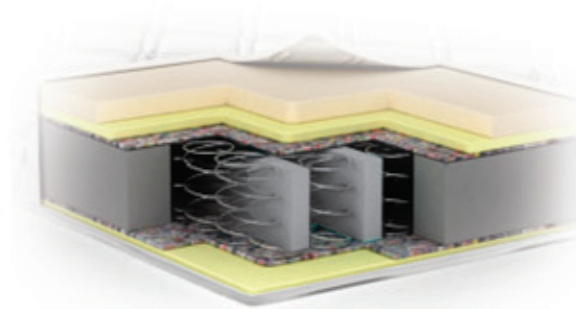

Double Layer Hard Insulator Pads for Additional Support
Excessive Small Diameter Bonnel Spring Unit
Foam Inserts to power up and support bonnel coil units

Doral Luxury Firm Pillow Top Mattress Features
Twice Tempered Coil Unit With a High Number
of coil density for the ultimate comfort and support
This Model Contains new support technology
High Density Poly Foam the next generation in