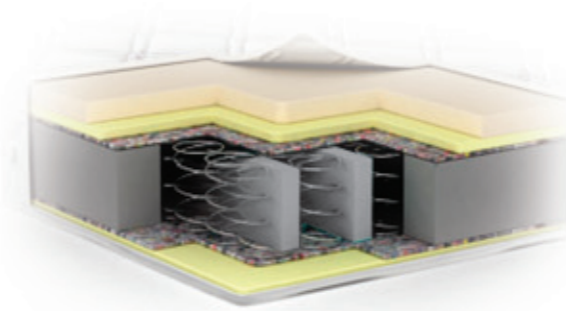

High Density Comfort Support Foam Layer
 Hard Insulator Felt Pad
 Excessive Small Diameter Bonnel Spring Unit
 HD Foam Encasement for Edge-to-Edge Support
 avoiding roll-up on Sleep Surface

Tango is designed with comfort mechanism, making sure to provide a comfortable soft sleep by remaining highly supportive. Tango features health benefits of Aloe Vera ticking which is great for your skin and helps