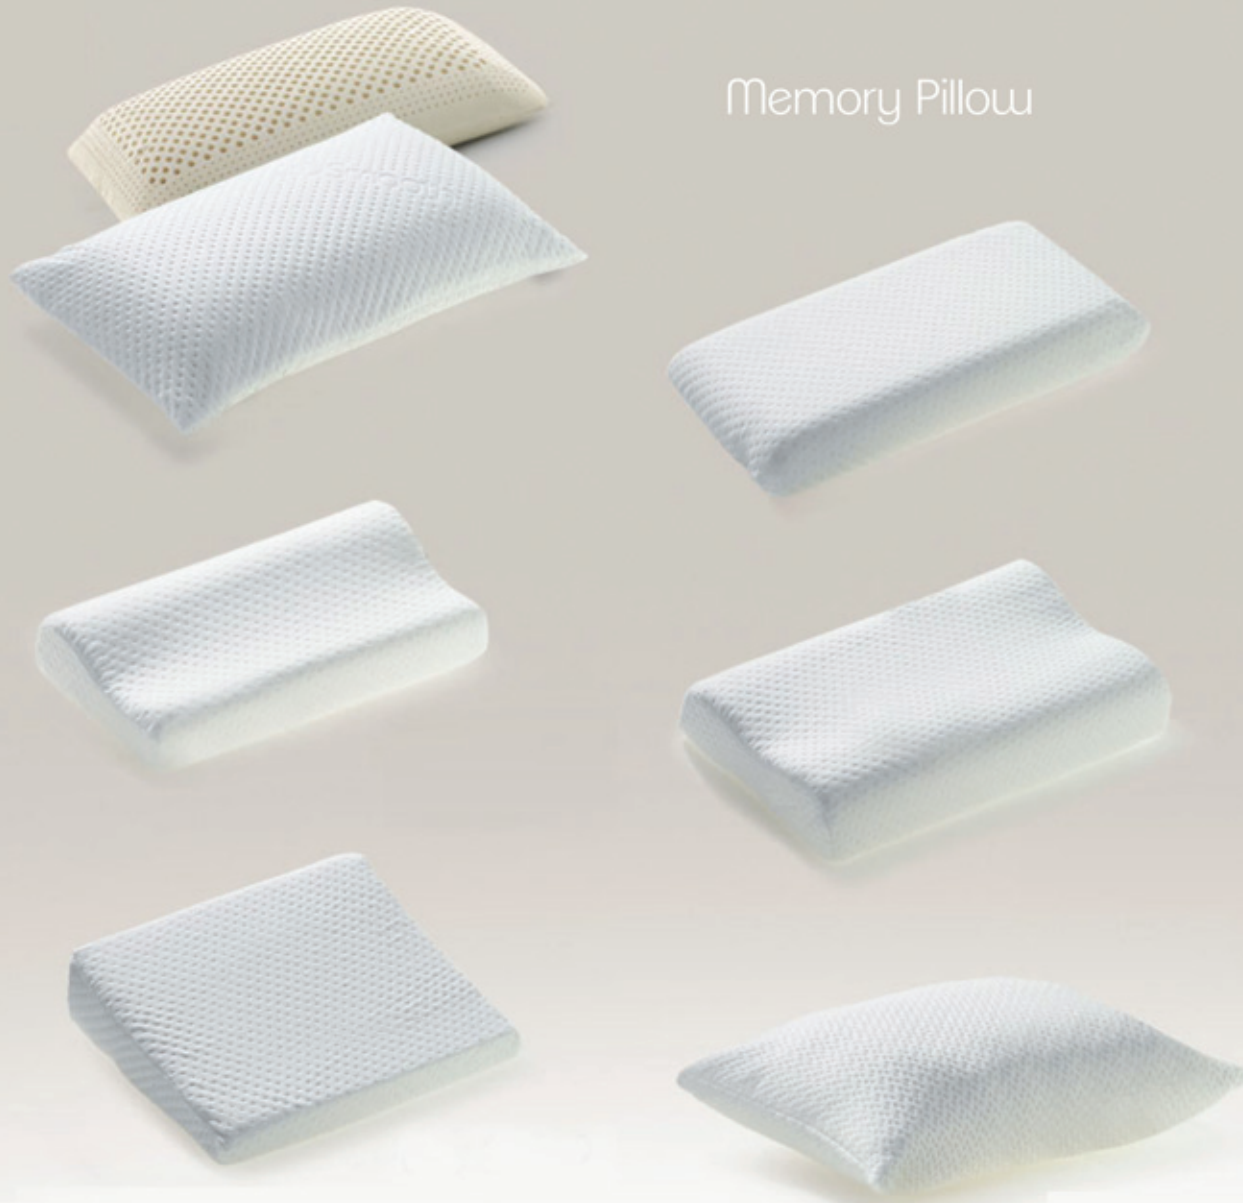

HD Foam Encasement for Edge-to-Edge Support avoiding roll-up on Sleep Surface
Fashionable Euro Box Design

Double Star is a fabulous, comfortable mattress with unparalleled level of luxury. It is designed to help you achieve a relaxing, energizing sleep, so you can feel better from the first night. Special designed pocket springs with 5 different comfort zones fully fit your body and gives you ultimate

Different !...

BERGIS
the antique sleep products

COMFORTER

İyi yaşamının, huzurlu ve sağlıklı olmanın yolu
her şeyden önce iyi bir uykudan geçiyor.

www.bergismat.com

Woven Mattress ticking with Continuous Quilting Design
Thermo bonded Breathable Polyester Filling
Non woven inter lining
Double Layer Hard Insulator Felt Pads for Additional Support & Durability
Excessive Small Diameter Bonnel Spring Unit
HD Foam Encasement for Edge-to-Edge Support avoiding roll-up on Sleep Surface

Take it Easy !...

At the end of a busy day it ensures that life's
pace slows into tranquil relaxation and revitalizing
slumber. Knitted tick conduct static electric away
from your body, leaving you properly relaxed. It also
has all orthopedic standards. Bonnel Spring coils &

fully equipped supporter & Softness .
Special design Anti-Allergic,
Anti-Bacterial tick gives natural and healthy touch.

Memory Pillow

www.bergismat.com