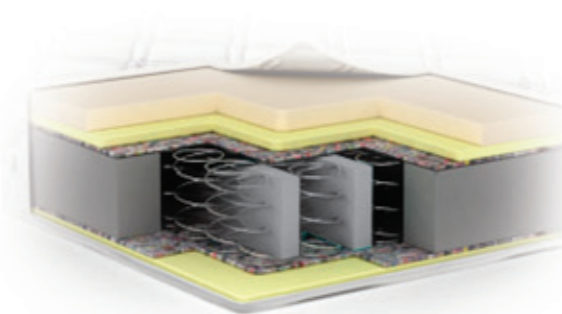

Works in perfect harmony with 5 zone micro pocket
springs, giving you a more comfortable and
refreshing night's sleep

Unique Idea ...

BERGIS 12
the unique sleep products

PIETRA

Silver Technology Luxurious Knitted Anti-Stress Fabric
Thermo bonded Breathable Polyester Filling
High Density Quilting Roll Foam for Superior Sleeping surface
Non woven inter lining
Pillow -Top Inner High Density Comfort Foam Layer
Pillow Top Inner Support Foam Layer
Inter lining Non-Woven Layer

Support Foam Layer balancing body between Spring unit and Pillow Top
Double Layer Hard Insulator Pads for Additional Support
Exclusive Small Diameter Bonnel Spring Unit
Foam Inserts to power up and support bonnel coil units
HD Foam Encasement for Edge-to-Edge Support avoiding roll-up on Sleep Surface