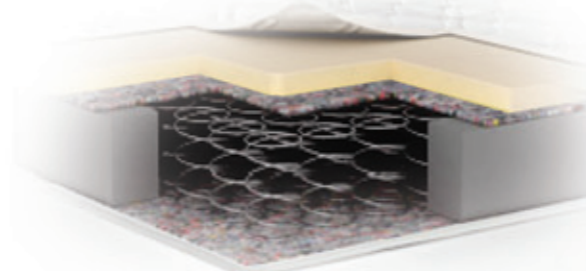

Different !...

BERGIS
the antique sleep products

COMFORTER

İyi yaşamının, huzurlu ve sağlıklı olmanın yolu
her şeyden önce iyi bir uykudan geçiyor.

www.bergismat.com

Woven Mattress ticking with Continuous Quilting Design
Thermo bonded Breathable Polyester Filling
Non woven inter lining
Double Layer Hard Insulator Felt Pads for Additional Support & Durability
Excessive Small Diameter Bonnel Spring Unit
HD Foam Encasement for Edge-to-Edge Support avoiding roll-up on Sleep Surface

Take it Easy !...

At the end of a busy day it ensures that life's
pace slows into tranquil relaxation and revitalizing
slumber. Knitted tick conduct static electric away
from your body, leaving you properly relaxed. It also
has all orthopedic standards. Bonnel Spring coils &