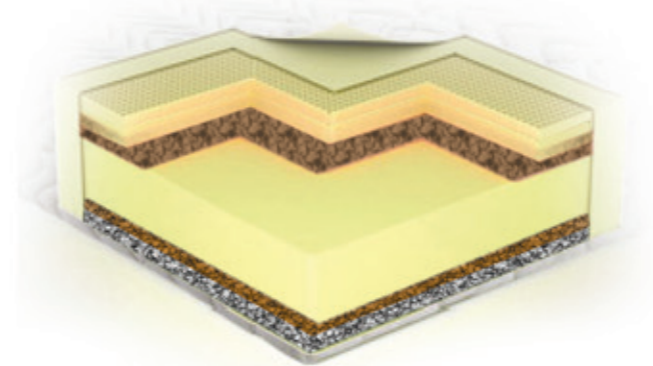

Silver Technology Luxurious Knitted Anti-Stress Fabric
Thermo bonded Breathable Polyester Filling
High Density Quilting Roll Foam for Superior Sleeping surface
Non woven Inter lining
Pillow -Top Inner High Density Comfort Foam Layer
Pillow Top Inner Support Foam Layer
Inter lining Non-Woven Layer
Support Foam Layer balancing body between Spring unit and Pillow Top

Double Layer Hard Insulator Pads for Additional Support
High Resilient Reflex Foam (HR) for Instant Support
Double Layer Hard Insulator Pads for Additional Support
High Resilient Reflex Foam (HR) Pads

is a fabulous, comfortable mattress with unparalleled level of luxury. It is designed to help you achieve a relaxing, energizing sleep, so you can feel better from the first night. Special designed pocket springs with 5 different comfort zones fully fit your body and gives you ultimate sleep comfort. The gorgeous

Dream sleep !...