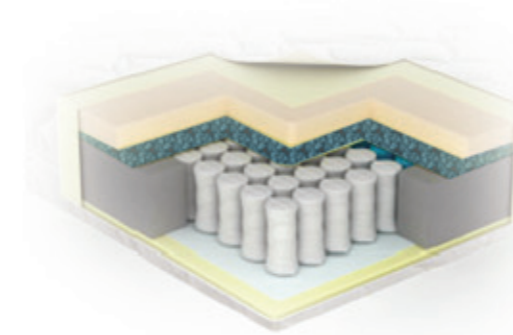

HD Foam Encasement for Edge-to-Edge Support avoiding roll-up on Sleep Surface
Fashionable Euro Box Design

Double Star is a fabulous, comfortable mattress with unparalleled level of luxury. It is designed to help you achieve a relaxing, energizing sleep, so you can feel better from the first night. Special designed pocket springs with 5 different comfort zones fully fit your body and gives you ultimate