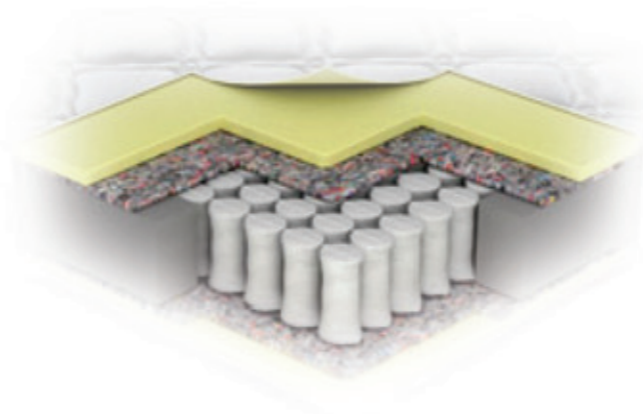

BERGIS 10
the unique sleep products

VANTONA

İyi yaşamının, huzurlu ve sağlıklı olmanın yolu
her şeyden önce iyi bir uykudan geçiyor.

www.bergismat.com

Nasa Technology memory foam Conforms to spine and Body
High Density Foam Comfort Layer
Hard Insulator Pad for additional Support
5 Zone Multi Support Pocket Coil System
High Density Foam Encasement for Edge Support
Luxurious Knitted Fabric Removable Zipper Cover Quilted With
Thermo bonded Polyester fillings for Softer Surface

Recognising that everyone has individual preferences
of design and style Full Memory is tailored for those
who are looking for exceptional mattress. It also
offers deep layer of high resilient reflex foam which
provides all over support with superior pressure relief
and contours to your individual shape and weight. It