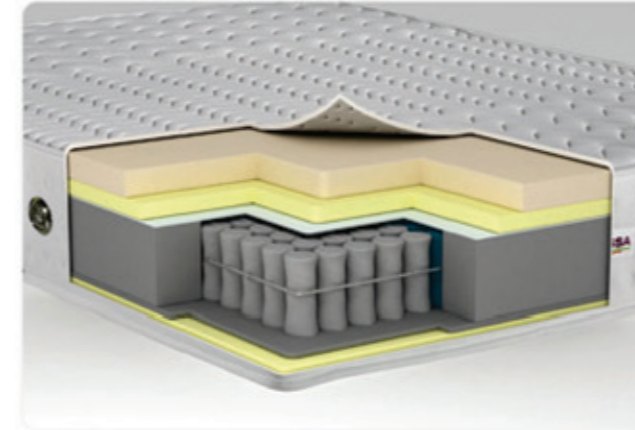

HD Foam Encasement for Edge-to-Edge Support avoiding roll-up on Sleep Surface
Fashionable Euro Box Design

Special micro pocket springs with extra height and individual pressure reflection provide ultimate comfort in 5 different zones. High Density Foam gives a strong touch and support to all your body. Special design Fire Retardant Anti-Allergic